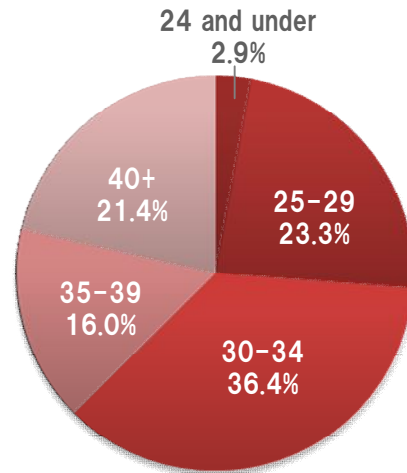

# nikkei WOMAN Online

Monthly Page Views: 7,198,818 (June 2010)

Monthly Unique Browsers: 904,087 (June 2010)

## Average Age:34.2