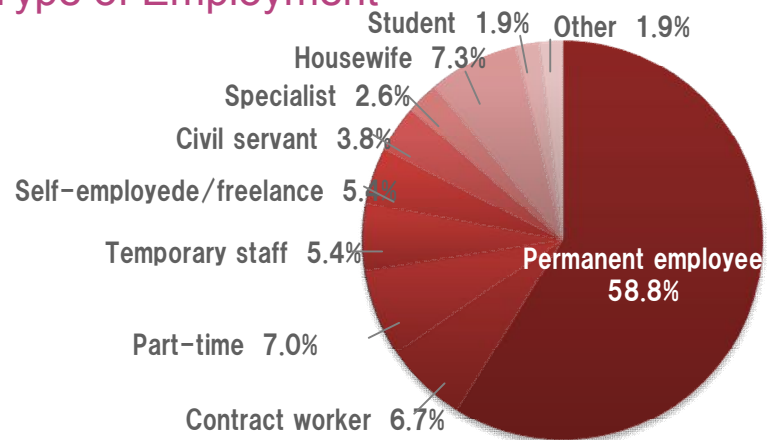

Type of Employment