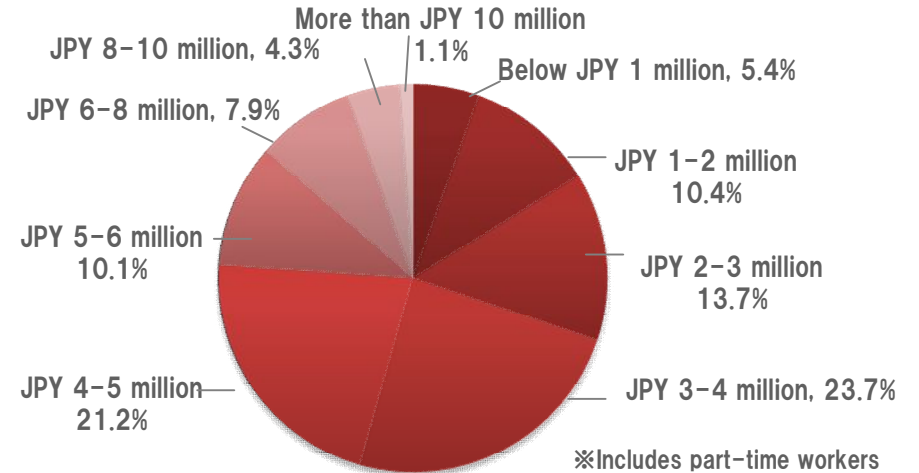

Average Annual Income:JPY4 million