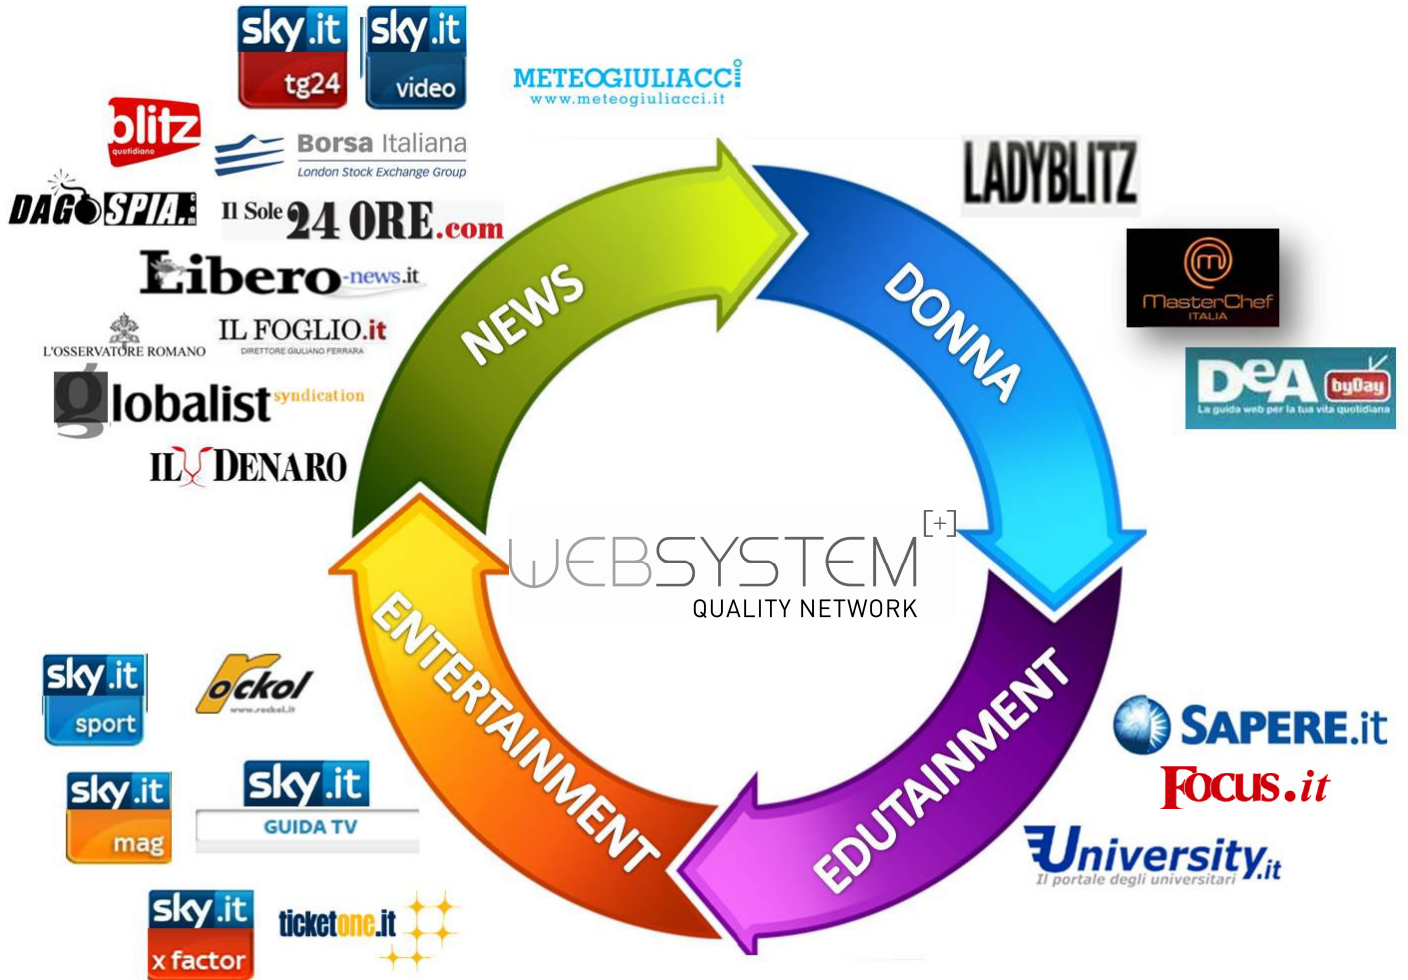

# NETWORK WEB SITES

8,500,000 page views on average daily  
1,200,000 unique visitors on average daily

GRUPPO 24 ORE

Source: Audiweb report Novembrer 2012

# ILSOLE24ORE.COM

**www.ilsole24ore.com:**  
the portal dedicated to news,  
economics, politics and finance.  
Even richer thanks to new channels  
such as Luxury24, Motori24...

**2,013,000 page views average/day**  
**418,426 unique visitors average/day**